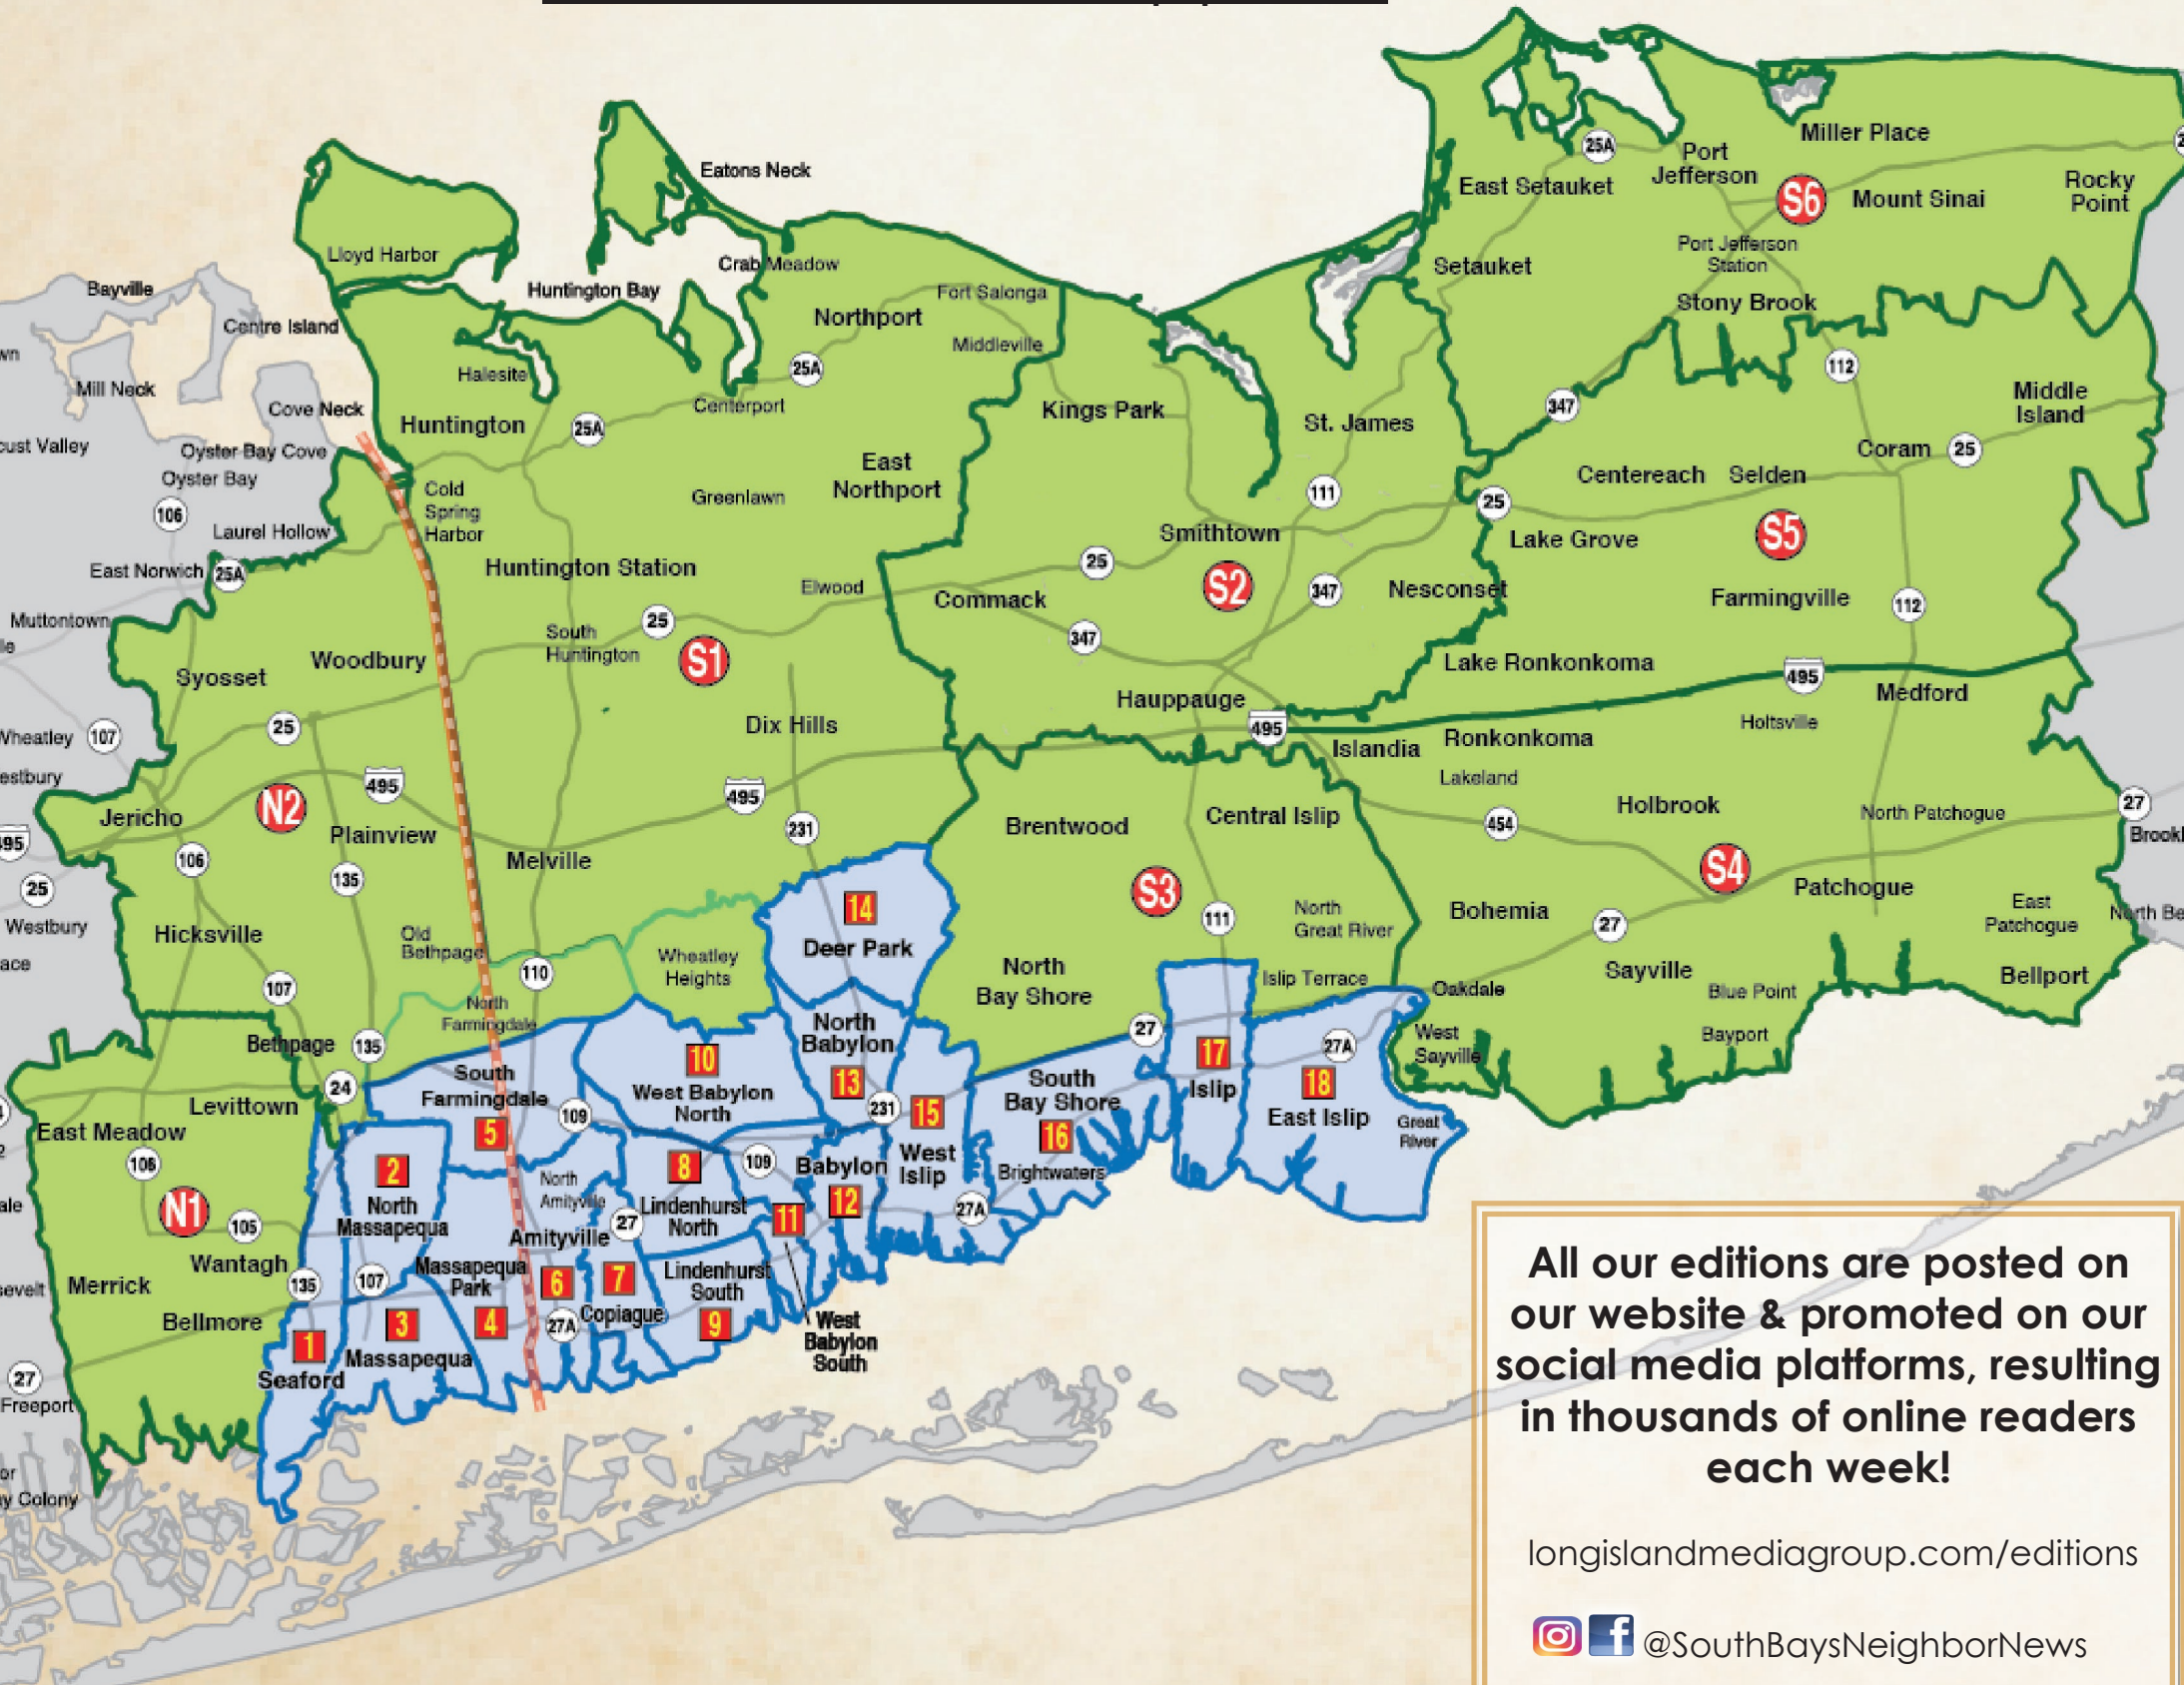

We Publish 26 Local Editions!

Key: ■ Bi-Weekly Newspapers ■ Weekly Newspapers
Found on racks & online *Mailed to homes & online*

Ask about our 2022 Themed Newspaper Issues!

All our editions are posted on our website & promoted on our social media platforms, resulting in thousands of online readers each week!

longislandmediagroup.com/editions

@SouthBaysNeighborNews

South Bay's Neighbor Editions (Mailed)

PUBLISHED WEEKLY
Average Weekly Circulation Numbers

1 Seaford 11783	5,051	11 West Babylon South 11704	4,485
2 North Massapequa 11758	6,254	12 Babylon 11702	4,973
3 Massapequa 11758	6,788	13 North Babylon 11703	4,565
4 Massapequa Park 11762	6,048	14 Deer Park 11729	6,323
5 South Farmingdale 11735	4,972	15 West Islip 11795	6,203
6 Amityville 11701	5,240	16 South Bay Shore South Bay Shore 11706 Brightwaters 11718	5,874
7 Copiague 11726	4,436	17 Islip 11751	4,111
8 Lindenhurst North 11757	6,914	18 East Islip East Islip 11730 Great River 11739	4,391
9 Lindenhurst South 11757	6,091		
10 West Babylon North 11704	4,529		

Neighbor Newspapers Editions (Racks)

PUBLISHED BI-WEEKLY

These editions are available at high-traffic locations throughout each region such as supermarkets, libraries, diners/restaurants, professional buildings, along with hundreds of businesses in the communities.

- **N1** East Meadow, Merrick, Bellmore, Wantagh, Levittown & Bethpage
- **N2** Syosset, Jericho, Hicksville, Bethpage, Old Bethpage, Plainview & Woodbury
- **S1** Huntington, Huntington Station, Melville, Dix Hills, Northport, East Northport, Centerport & Greenlawn
- **S2** Commack, Hauppauge, Smithtown, Nesconset, St. James & Kings Park
- **S3** Brentwood, North Bay Shore, Central Islip, North Great River & Islip Terrace
- **S4** Islandia, Ronkonkoma, Bohemia, Holbrook, Medford, Oakdale, Sayville, Bayport, Blue Point, Patchogue & Bellport
- **S5** Lake Ronkonkoma, Lake Grove, Centereach, Selden, Farmingville, Coram & Middle Island
- **S6** East Setauket, Setauket, Stony Brook, Port Jefferson, Port Jefferson Station, Miller Place, Mount Sinai & Rocky Point